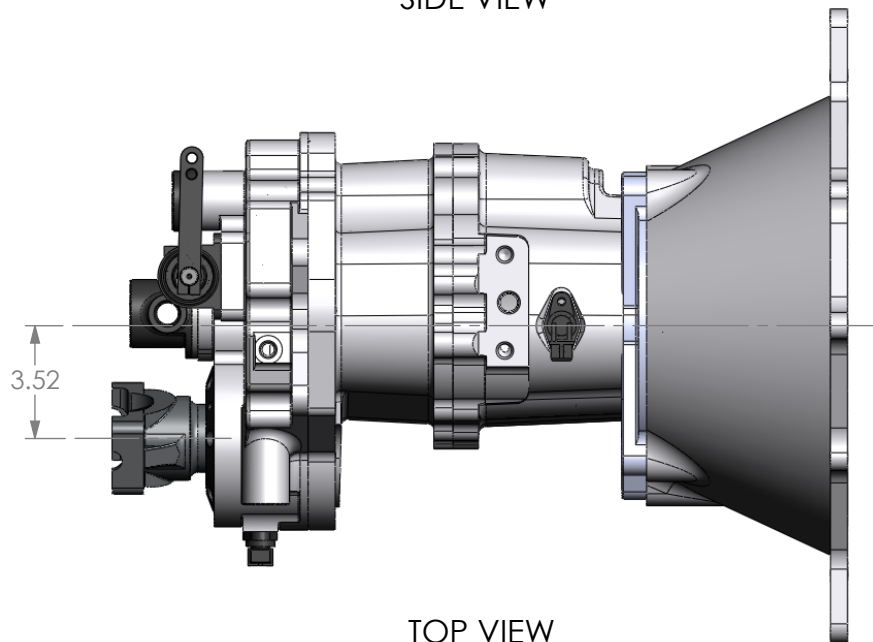

9422 Bond Avenue, El Cajon, CA 92021

4SPD SEQUENTIAL TRANSMISSION

CAD FILE: FRST4

SHEET 1 OF 2

SIDE VIEW

BACK VIEW

TOP VIEW

9422 Bond Avenue, El Cajon, CA 92021

4SPD SEQUENTIAL
TRANSMISSION

CAD FILE: FRST4

SHEET 2 OF 2