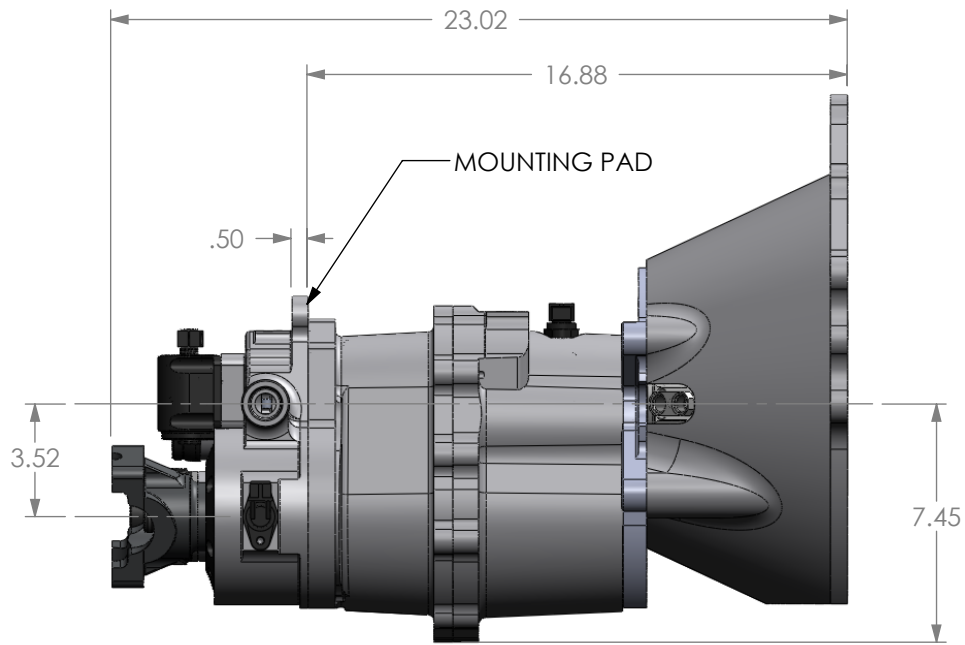

9422 Bond Avenue, El Cajon, CA 92021

4SPD SEQUENTIAL TRANSMISSION

CAD FILE: FRST4

SHEET 1 OF 2

SIDE VIEW

BACK VIEW

TOP VIEW

9422 Bond Avenue, El Cajon, CA 92021

4SPD SEQUENTIAL
TRANSMISSION

CAD FILE: FRST4

SHEET 2 OF 2