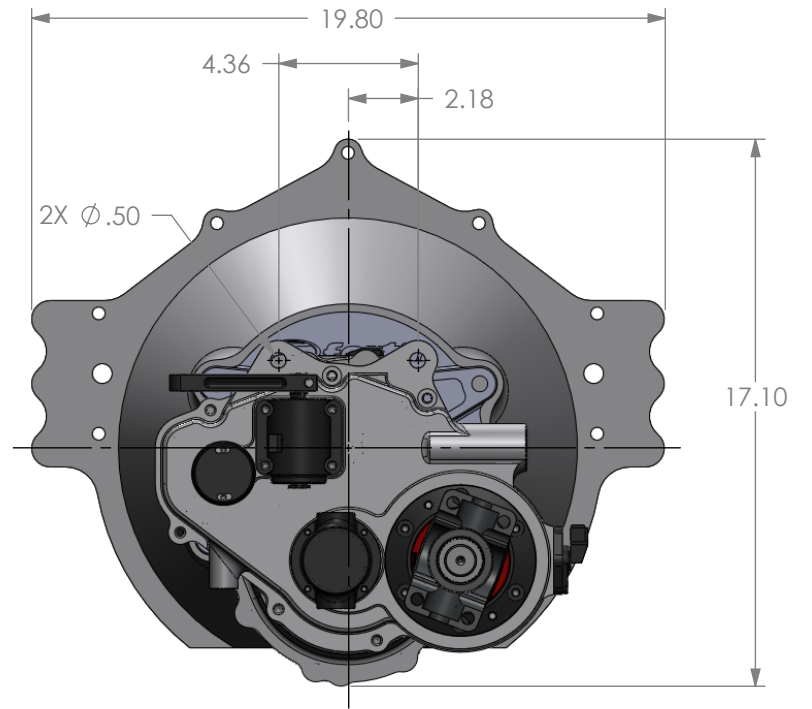

9422 Bond Avenue, El Cajon, CA 92021

4SPD SEQUENTIAL TRANSMISSION

CAD FILE: FRST4

SHEET 1 OF 2

SIDE VIEW

BACK VIEW

TOP VIEW

9422 Bond Avenue, El Cajon, CA 92021

4SPD SEQUENTIAL
TRANSMISSION

CAD FILE: FRST4

SHEET 2 OF 2