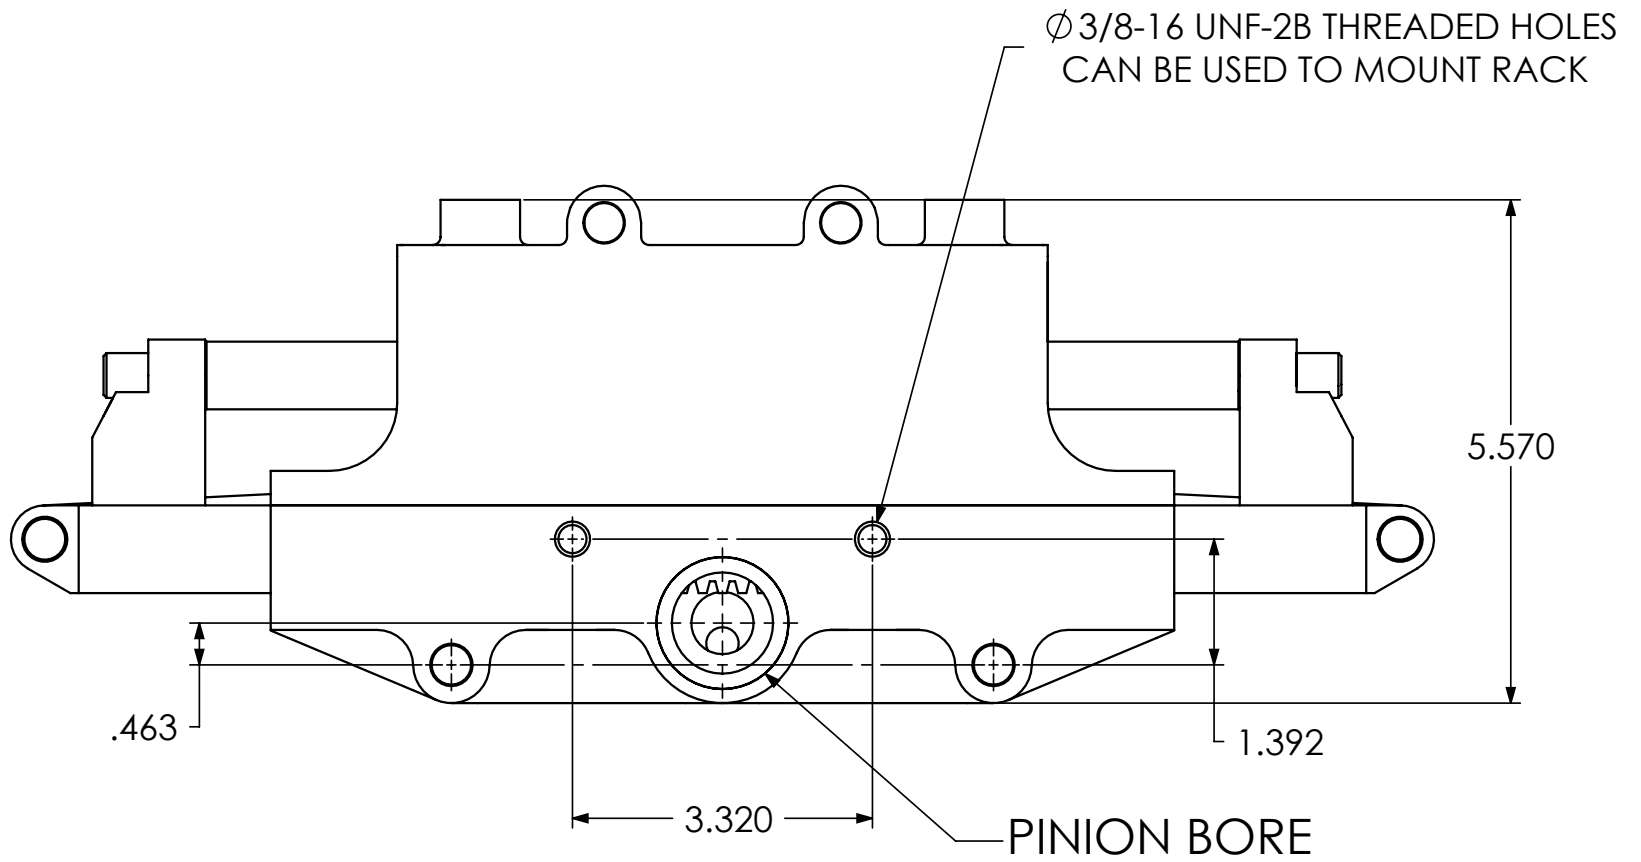

TOP VIEW

FRONT VIEW

PR2 2.50" STEERING
ASSEMBLY

REAR VIEW