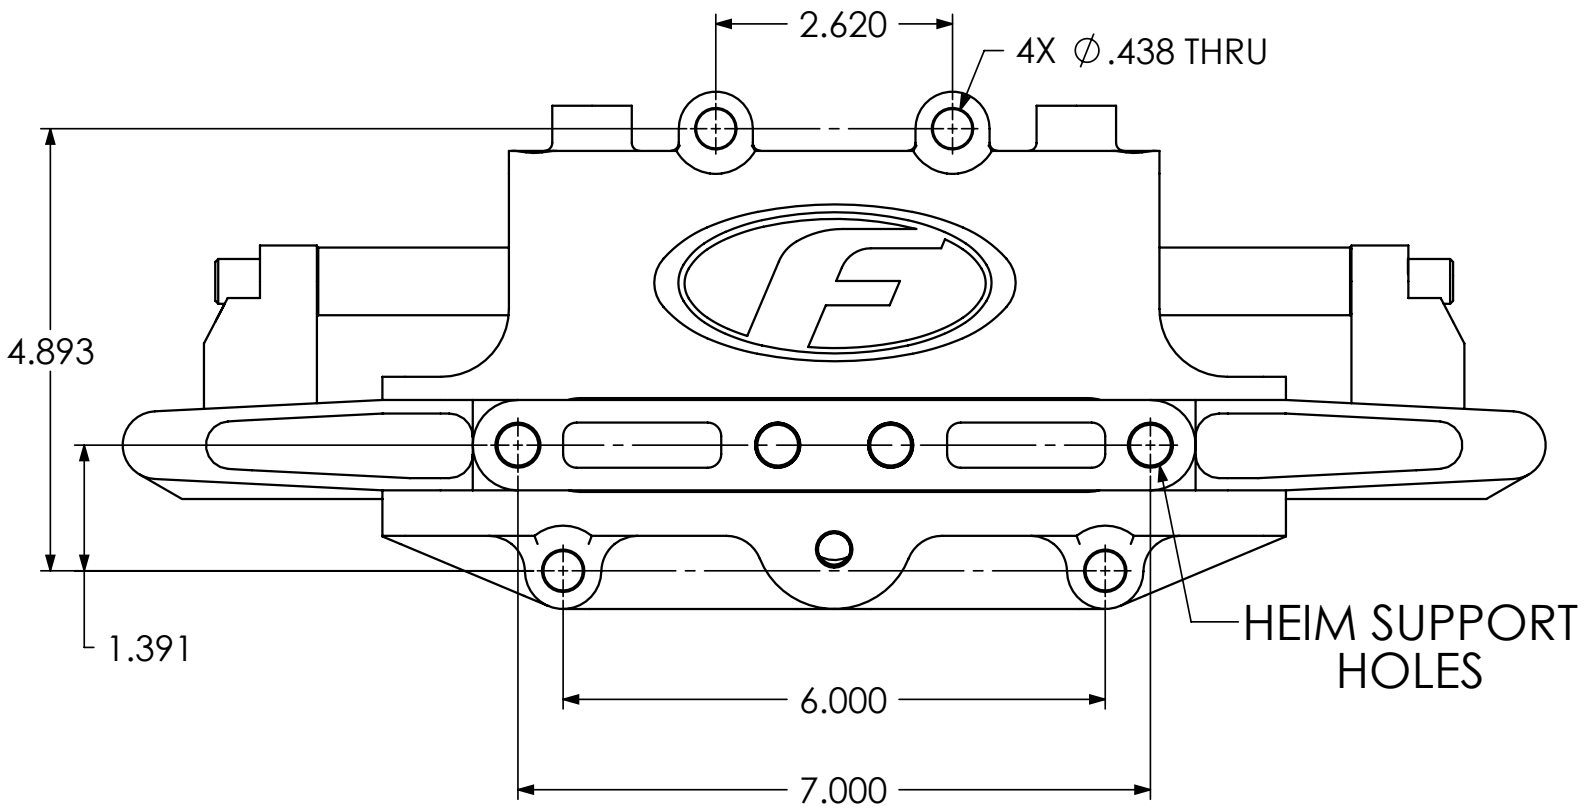

TOP VIEW

FRONT VIEW

PR2 2.50" STEERING
ASSEMBLY

REAR VIEW